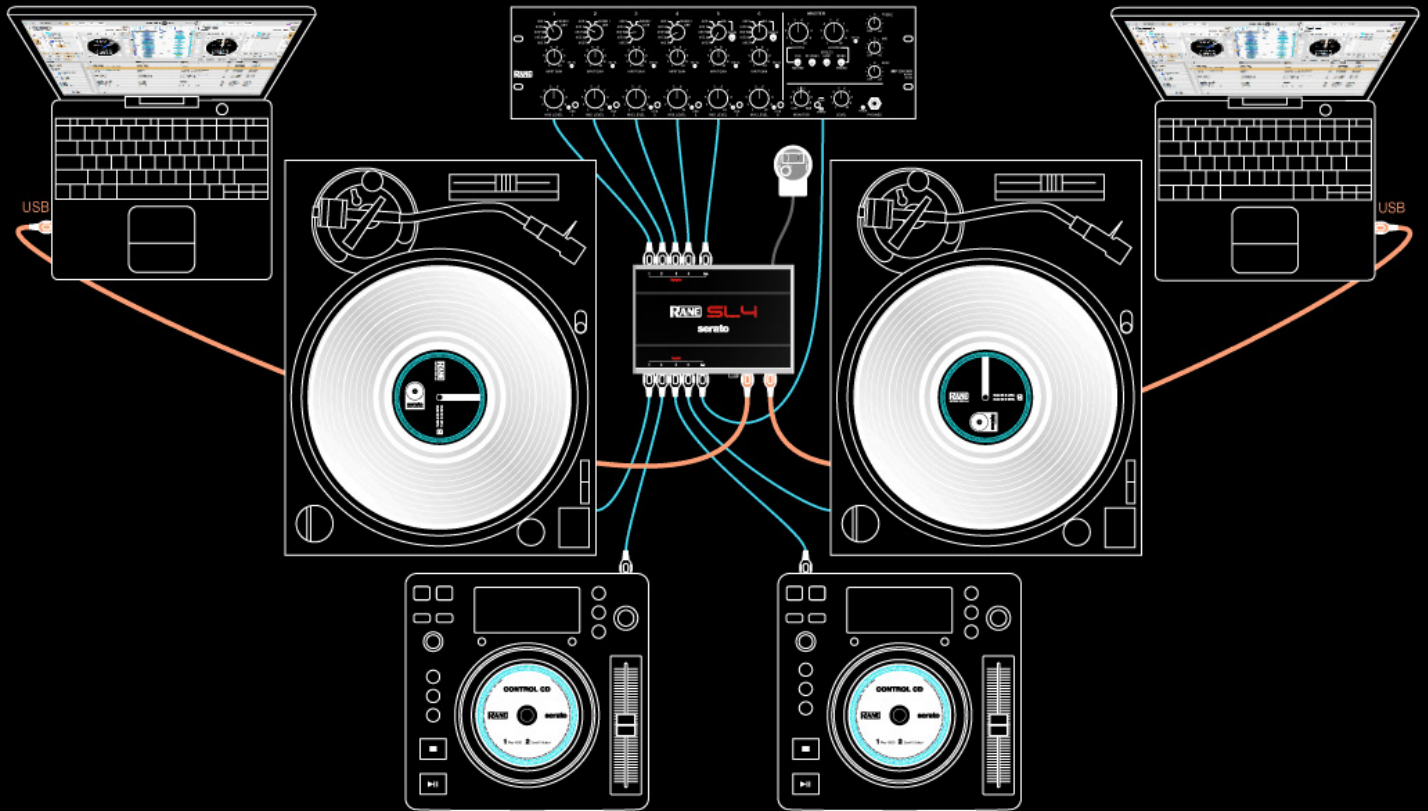

# RANE SL4

Four Deck Serato DVS System with Integrated 24-Bit Soundcard

## SL4 FEATURES

- Inputs for four turntables or CD decks, switchable in any combination.
- Two high-speed USB 2.0 ports for seamless DJ changeover and back-to-back performance.
- Aux Input for session recording or LiveFeed.
- Aux Output assignable to the SP-6 Sample Player.
- 48 kHz and 96 kHz sample rate switch on the SL4 rear.
- 10-in-10-out USB sound card with any software supporting ASIO or Core Audio.
- Built in galvanic isolation for the purest audio signal.
- Four software-switchable analogue Thru connections for regular vinyl or CD playback.
- Bus power from either USB port or the included external power supply.